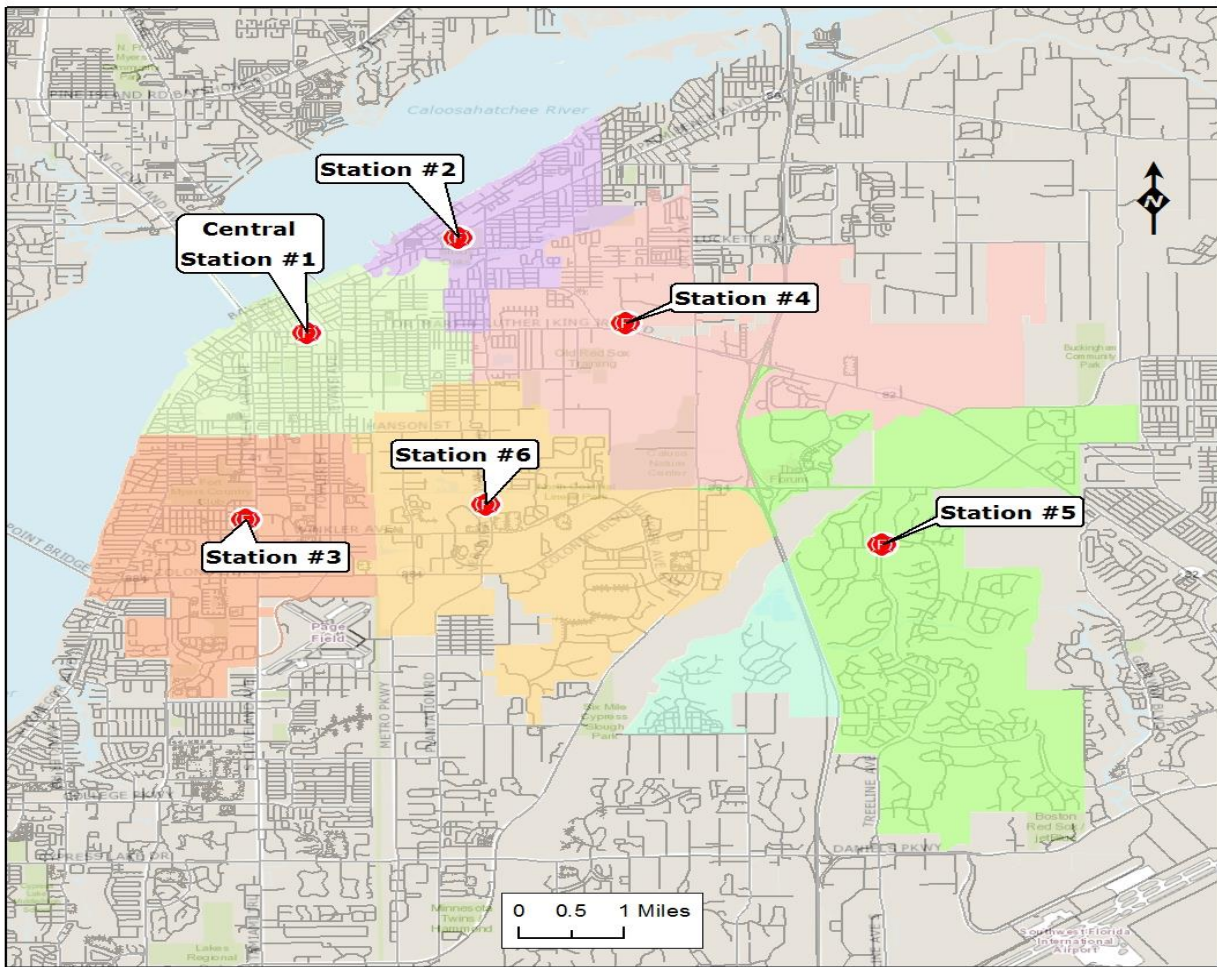

City of Fort Myers Fire Department

Legend

- CFM Fire Stations
- FMFD Central 1
- FMFD 2
- FMFD 3
- FMFD 4
- FMFD 5
- FMFD 6
- South Trail

Fort Myers Fire Department will be servicing fire hydrants on these dates at the following locations:

- | | | |
|--|--|--|
| <ul style="list-style-type: none"> 1. Light green 2. Purple 3. Orange 4. Salmon 5. Dark green 6. Peach | <ul style="list-style-type: none"> June July August September October November | <ul style="list-style-type: none"> River East to Ford and River South to Hanson River East to Ortiz and River South to Michigan Ave River East to Evans and Hanson South to Boy Scout Shoemaker East to Ortiz and Billy's Creek South to Edison 6 mile cypress East to Alvin Ave and MLK to Plantation Evans East to 6 mile cypress & Edison South to Colonial |
|--|--|--|